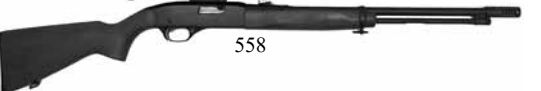

557 - WINCHESTER 320 RIFLE

Vintage, circa 1970's, US bolt action sporting rifle. 22" .22lr barrel with original sights and Winchester markings. Receiver grooved for scope. Metalwork retains near all original bright blue. ExC woodwork. In hard to find better ExWO&C ALR

558 - WINCHESTER M190 RIFLE

US semi auto rifle. 21½" 22lr cal barrel with muzzle break and full length tube magazine and sights. Receiver with basic scope. Metalwork with near all original blued finish with some scratches. VGC woodwork. VGWO&C ALR

559 - WINCHESTER MODEL 77 RIFLE

Semi automatic 22 cal rifle. 21" barrel with adjustable open sights. Tube fed magazine. Metalwork has most original blue with mild staining. Woodwork has mild wear and handling marks. VGWO&C ALR

560 - WINCHESTER M62 RIFLE

23" .22lr cal barrel with ¾ magazine, original sights and markings. Metalwork with dark patina, aged repair in butt. FWO&C ALR

561 - H&R HANDY RIFLE

Model SB2 ultra single shot .22-250 cal rifle. 22" heavy barrel with out sights and fitted with Tasco scope. Near all blue. VGC wooden stock. VGWO&C ALR

562 - 870 SHOTGUN

Copy of 870 pump action shotgun. 12g with 18" barrel and cylinder bore. Ghost ring rear sight and white dot front. VGC synthetic stocks and metal work. ExWO&C ALR