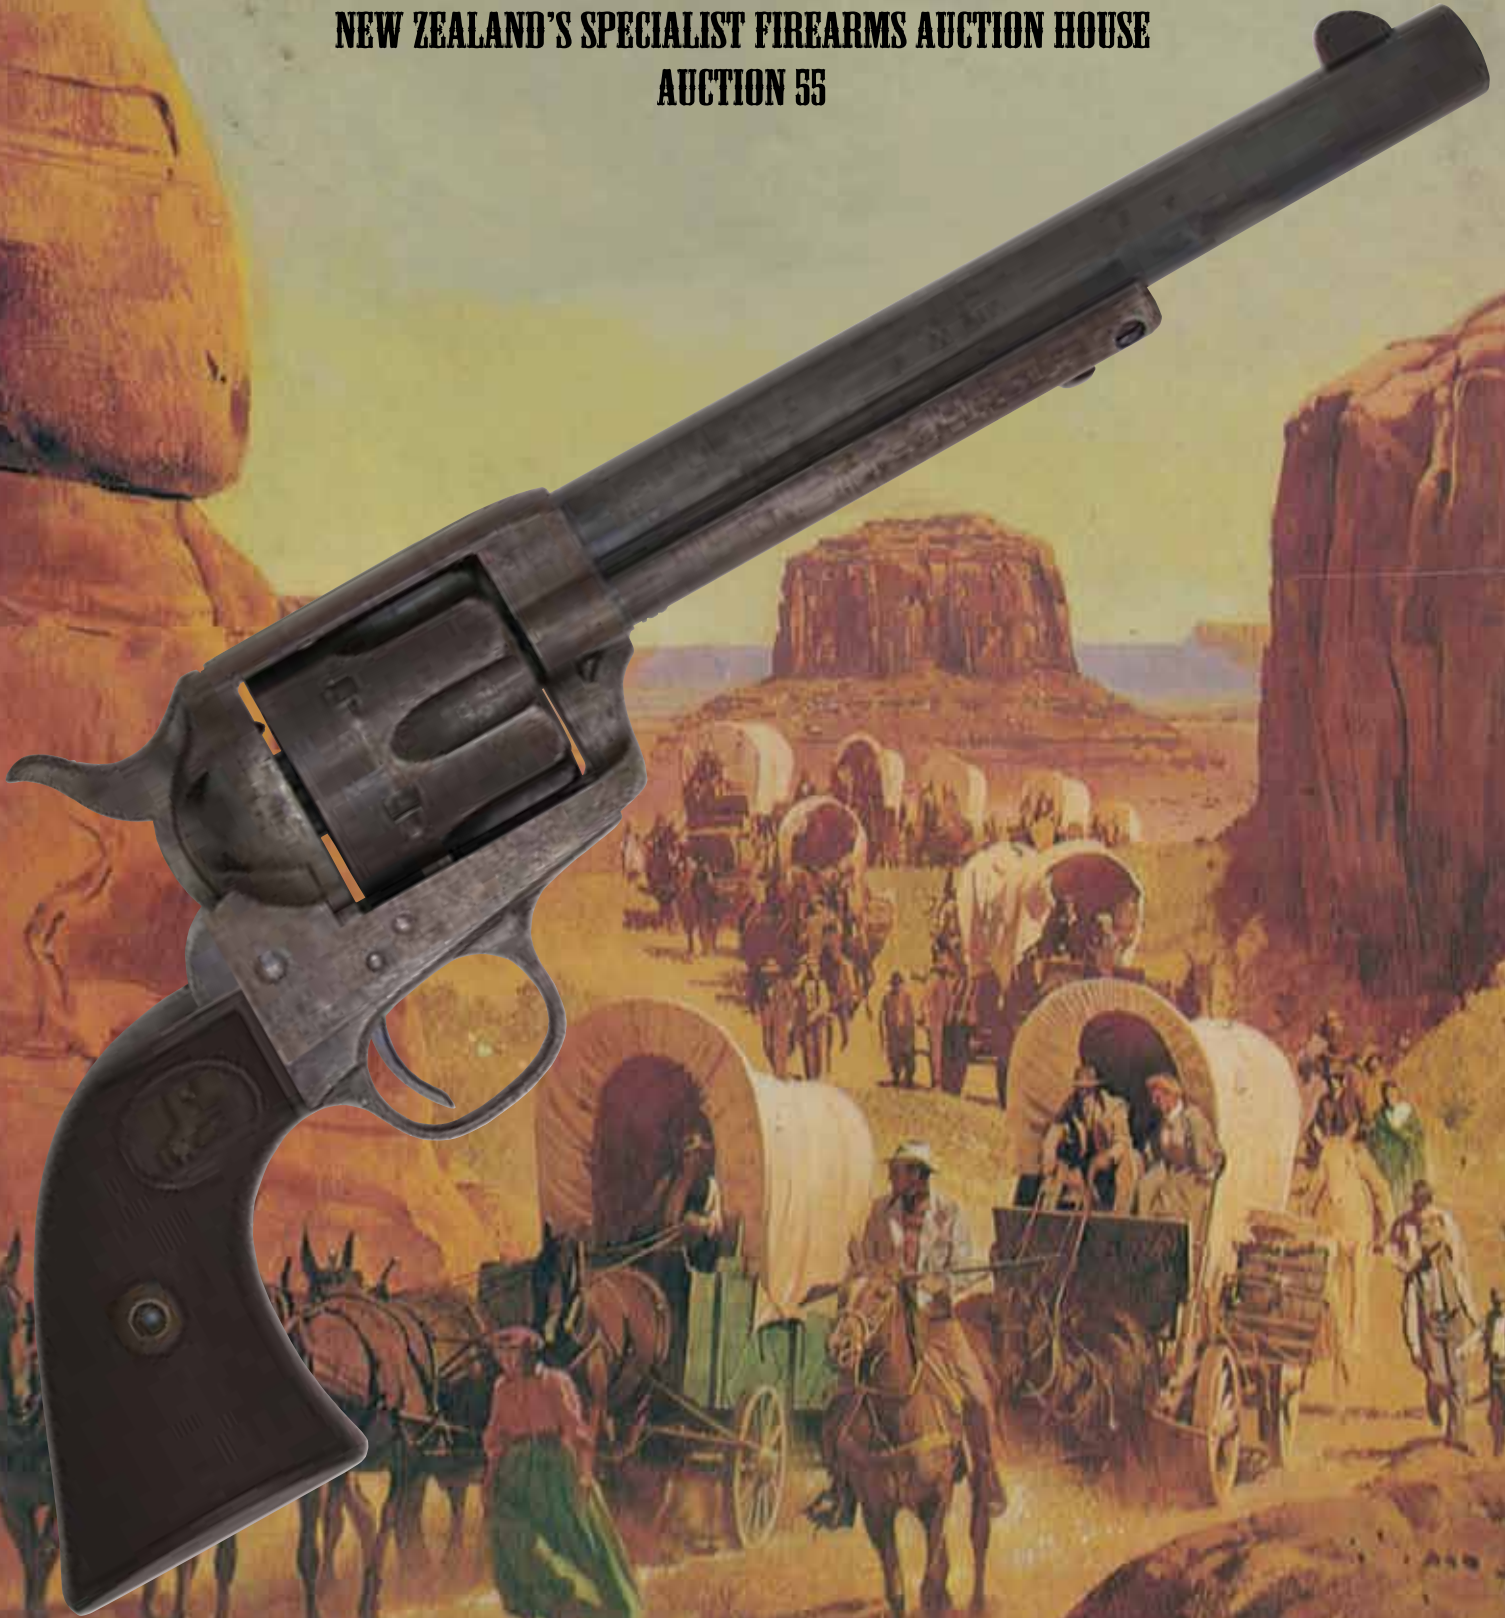

CARVELL'S AUCTIONS

NEW ZEALAND'S SPECIALIST FIREARMS AUCTION HOUSE

AUCTION 55

SUNDAY APRIL 29TH 2018

**TO BE HELD AT THE HOLIDAY INN HOTEL
AUCKLAND AIRPORT**

VIEWING 8.00AM - 10.00AM AUCTION COMMENCING 10.00AM