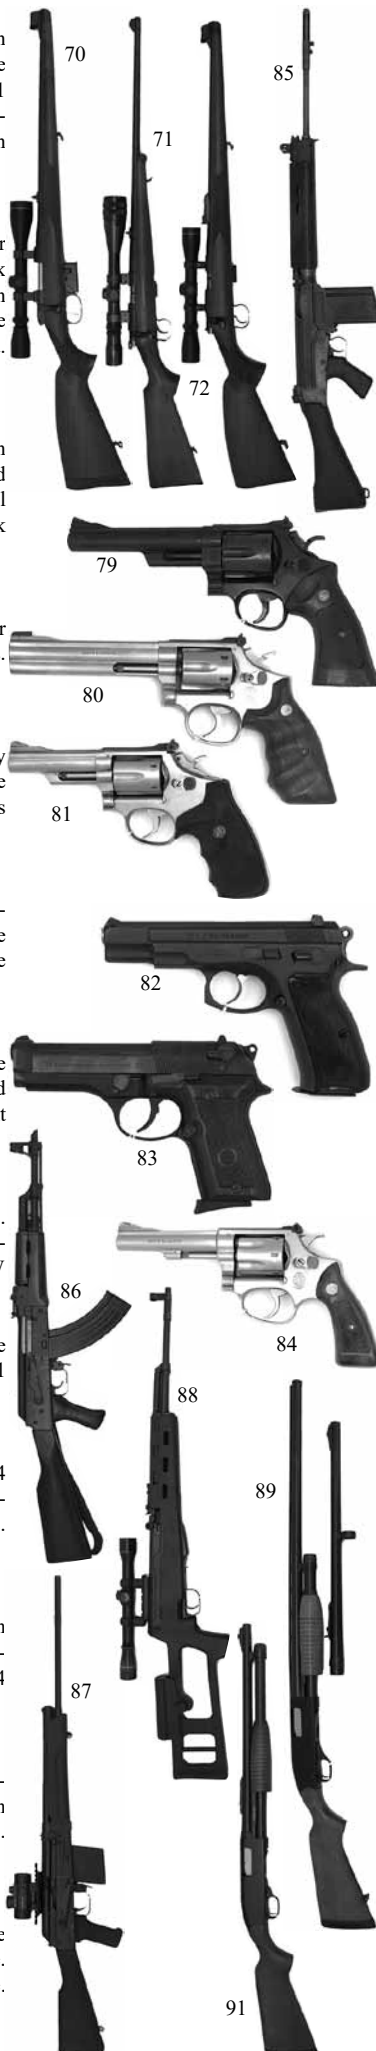

Backbone of the Wehrmacht - The German K98K Rifle 1934-1945 by Law. Collector grade publications book. Hard cover, large format, B&W photos and 367 pages. Excellent reference book in ExC

77 - AK47 BOOK

AK47 The Grim Reaper-Second Edition by Lannamico. Large format, hard cover, colour photos and over 1100 pages. This massive book is an excellent reference book. NEW

78 - ASSAULT RIFLE BOOK

The Worlds Assault Rifles by Johnson & Nelson. Large format, hard cover, 1200 pages. Covers 500 guns from 51 pages and more than 100 photos. NEW

79 - S&W M29 REVOLVER

US Smith & Wesson 29-2 double action revolver. 6" .44 magnum cal barrel with original adjustable sights. Metalwork retains near all bright blue finish. ExC original grips. ExWO&C B/CLR

80 - S&W 617 REVOLVER

US double action Mod 617-1 revolver. 6" .22lr barrel with adjustable sights. Stainless steel metalwork without significant scratches. Deluxe original wooden grips. Includes 4 speed loaders ExWO&C B/CLR

81 - S&W MODEL 66 REVOLVER

US Mod 66-1 double action revolver. 4" .357 cal barrel with adjustable sights. Stainless steel metalwork with some handling scratches. Fitted with Pachmayr rubber grip. VGWO&C B/CLR

82 - CZ 85 PISTOL

Czech semi auto pistol, circa 1994. 9mm cal barrel, slide with fixed sights. Metalwork with near all original blue. ExC original plastic grips. Includes box and extra magazine. ExWO&C B/CLR

83 - BERETTA 92 COMPACT

Italian semi auto pistol. 4 1/2" 9mm cal barrel. The slide with original fixed sights and marked Beretta Gardone made in Italy and MOD 92 S B compact etc. Metalwork with near all original blue. ExC original wooden grips. ExWO&C B/CLR

84 - S&W MODEL 63 REVOLVER

US J frame, double action revolver. 4" .22lr cal barrel with adjustable sights. Stainless steel metalwork without significant scratches. VGC original wooden grips. Includes original cardboard box. ExWO&C B/CLR

85 - L1A1 RIFLE

NZ Military semi auto rifle. 25" .308 cal barrel with original flash hider bayonet lug and sights. The receiver marked RIFLE 7.62mm, L1A1 and has 1964 prefix. Metalwork has grey to dark patina with some staining. Original woodwork with swivels, has rack number 15 on the butt and handling marks and dings. Includes its 20 shot magazine. GWO&C ELR

86 - NORINCO 56 RIFLE

Chinese, modified to semi automatic only, version of the AKM. 16" 7.62x39 cal barrel with original muzzle break and sights. The receiver is marked 56 and the selector, while has three position, is only semi auto and marked S&C (most likely early commercial model). Metalwork retains most original blue. ExC original furniture which has a dark maroon brown stain on the wooden grip and butt, the forend is synthetic. Includes its sling, 30 shot mag and cleaning kit. ExWO&C ELR

87 - SAIGA .410 SHOTGUN

Russian semi auto shotgun based on the AK rifle. 24" .410g barrel. Receiver with basic iron sights and fitted with red dot sight. Metalwork with near all original black finish and marked Kalashnikov USA etc. ExC original synthetic furniture and includes two 4 shot magazines. ExWO&C ELR

88 - SKS RIFLE

Soviet made semi auto rifle. 20" 7.62x39 cal barrel with original sight but bayonet lug removed. Receiver with Soviet Star mark and fitted with Lyman scope. Metalwork has most overall blue finish and magazine has been cut down to 7 or less. VGC synthetic Dragunov stock. VGWO&C ALR

89 - WINCHESTER RANGER SHOTGUN

US model 1300 pump action shotgun. 28" 12g multi choke ribbed barrel. Includes improved cyl and modified chokes plus a 22" cylinder bore barrel with iron sights. Metalwork retains near all bright original blue. ExC beech woodwork. ExWO&C ALR

90 - WINCHESTER MODEL 1300 SHOTGUN

US pump action shotgun. 28" 12g multi choke barrel with 1/2 choke fitted. Metalwork retains near all bright blue. ExC original walnut stock. ExWO&C ALR

91 - WINCHESTER DEFENDER SHOTGUN

US pump action shotgun. 20" 12g cylinder bore barrel with iron sights. Metalwork retains near all original bright blue finish. ExC wooden stock and forend. ExWO&C ALR

92 - AR15 .22 CONVERSION KIT

US Atchkinson Arms .22lr conversion kit for the AR15 rifle consisting of the bolt and carrier, 30 shot magazine and three 10 shot magazines. VGWO&C ELR

93 - L1A1 BAYONET