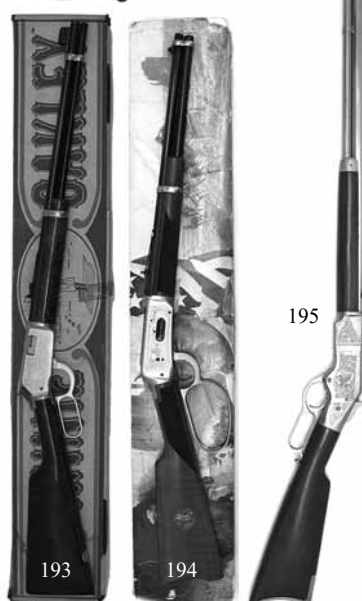

186 - MG42 MACHINE GUN

WWII German MG 25" 8mm cal barrel with sights and original nose cone/flash hider. The receiver is marked 42 with serial number matching on feed cover and stock. Barrel shroud marked b p r (J Grossfuss). Waffen-amt marks on receiver, feedcover, chamber and trigger guard. Metalwork with near all finish. VGC Bakelite pistol grip. Butt stock shows wear with flaking black paint. Including belt drum and 50R link. ExC CLR Est $6000 - $7000

187 - NZ STEN STOCK

Original "T" type steel stock for the WWII sten gun. Marked NZ 2906 n p z on the butt plate. Most overall finish. VGC

188 - STEN MAGAZINE

32R magazine for the 9mm Sten gun. As issued in original grease paper.

189 - STEN MAGAZINE

32R magazine for the 9mm sten gun. Counter holes welded for Desert use. Most original blued finish. VGC

190 - STEN LOADER

Original brass and steel loading for the British S.M.G. Thinning original finish. GC

191 - MP40 SLING

WWII German leather sling for the MP38/40 series of S.M.G's. 142 cm long with steel fitting and Curt Vogel Cottbus 1940 marking. VGC

192 - MP40 LOADER

Magazine loader for the WWII German SMG, without markings. Metalwork has pinpricking and traces of finish and shows good agc. GC

193 - ANNIE OAKLEY RIFLE .22

US Winchester model 94 22 XTR commemorative lever action rifle, circa 1983. 20" .22lr round barrel with full magazine, original sights and markings and retains original bright blue. The brass action lever and bands retain all finish and is engraved with foliate designs and Annie Oakley scene. The deluxe walnut stock is one of the finest we have seen on any rifle and is without scratches. Includes its original box and paperwork. In as new ExWO&C ALR

194 - JOHN WAYNE RIFLE

US Winchester Model 94 commemorative lever action rifle, circa 1981. 18" 32-40 cal barrel with full length magazine and original sights and markings. The pewter plated receiver has the large loop and is movie scene engraved. Metalwork retains all its original finish and the chequered woodwork is also in ExC without scratches or marks. Includes its original box with slip cover plus one packet of John Wayne branded Winchester ammunition. In as new ExWO&C ALR

195 - UBERTI '66 RIFLE

Good quality Italian reproduction of the Winchester 1866 "Yellow Boy" rifle. 24" octagonal 44-40 cal barrel and full length magazine. Brass frame is engraved in the original style with Indians head and Eagle motifs. The barrel, magazine, lever and hammer are finished in the white and are without staining. ExC original wooden stock. ExWO&C ALR

196 - COLT WALKER REVOLVER

Third generation signature series Percussion Colt revolver. 9" .44 cal octagonal/round barrel marked - ADDRESS SAML COLT NEW - YORK CITY - and US 1947 on the right hand side above the wedge. Cylinder with Texas range ross engraved scene. Metalwork retains all original bright blue and case coloured and brass finishes. ExC walnut grips. Includes its original box and paperwork. An affordable way for the collector to obtain a genuine Colt Walker. In as new unused ExWO&C B/CLR

197 - WALKER ACCESSORY KIT

Original factory Colt black powder signature series kit for the previous lot in original box. Includes flask, bullet mould, cap tin and nipple key. In as new ExC

198 - COLT FRONTIER REVOLVER

Very rare and highly desirable antique, circa 1896, Colt Frontier six shooter single action revolver. 7½" 44-40 cal barrel with original foresight and maker: COLT'S P.T.F.A.MFG. CO HARTFORD CT.U.S.A COLT FRONTIER SIX SHOOTER. This gun was part of a shipment of 12 to the London agency in 1896 and is marked correctly with London proofs on the barrel and cylinder flutes. The frame is one of the first of the smokeless type and is correctly marked with patent dates and all serial numbers are matching. Metalwork retains most of the original bright blue to the barrel with holster wear towards the muzzle. The frame has traces of case colours in recessed areas and dark patina to the grip straps with traces of blue. ExC original hard rubber grips with rampant horse logo. A very fine example for the discerning Colt collector complete with a copy of the factory letter. ExWO&C B/CLR Est $5000 - $7000

199 - COLT 1911 PISTOL