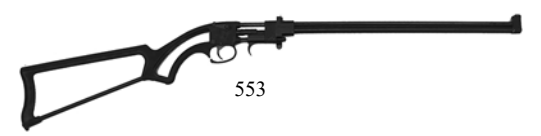

557 - WINCHESTER 320 RIFLE

Vintage, circa 1970's, US bolt action sporting rifle. 22" .22lr barrel with original sights and Winchester markings. Receiver grooved for scope. Metalwork retains near all original bright blue. ExC woodwork. In hard to find better ExWO&C ALR

558 - WINCHESTER M190 RIFLE

US semi auto rifle. 21½" 22lr cal barrel with muzzle break and full length tube magazine and sights. Receiver with basic scope. Metalwork with near all original blued finish with some scratches. VGC woodwork. VGWO&C ALR

559 - WINCHESTER MODEL 77 RIFLE

Semi automatic 22 cal rifle. 21" barrel with adjustable open sights. Tube fed magazine. Metalwork has most original blue with mild staining. Woodwork has mild wear and handling marks. VGWO&C ALR

560 - WINCHESTER M62 RIFLE

23" .22lr cal barrel with ¾ magazine, original sights and markings. Metalwork with dark patina, aged repair in butt. FWO&C ALR

561 - H&R HANDY RIFLE

Model SB2 ultra single shot .22-250 cal rifle. 22" heavy barrel with out sights and fitted with Tasco scope. Near all blue. VGC wooden stock. VGWO&C ALR

562 - 870 SHOTGUN

Copy of 870 pump action shotgun. 12g with 18" barrel and cylinder bore. Ghost ring rear sight and white dot front. VGC synthetic stocks and metal work. ExWO&C ALR