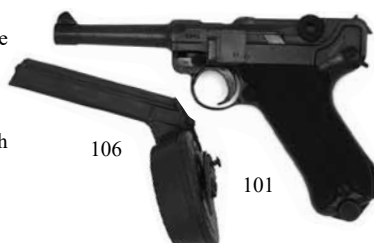

103 - S&W HAND EJECTOR REVOLVER

British Military issue WWI double action 2nd model revolver. 6 1/4".455 cal barrel with original sight and marked with address patent information and SMITH & WESSON .455 as well as British proof and ordnance marks which are also on the frame. Metalwork retains near all its original bright blue finish and case coloured small parts. ExC original walnut grips with lanyard ring which appear to have been wartime personalised on the underside with the name H Rippon scratched in and the number 15616 - One of the best examples we have encountered. ExWO&C B/CLR

104 - COLT NEW SERVICE REVOLVER

British Military issue WWI double action revolver. 5 1/2".455 cal barrel with Colt markings and NEW SERVICE 455 ELEY as well as English proofs and the frame is ordnance marked. Metalwork has all over bright blue. ExC original hard rubber Colt logo grips with lanyard ring. ExWO&C B/CLR

105 - WWI LUGER HOLSTER

Imperial German P08. 4" brown leather holster dated 1918 and has makers mark N.BURGHARD PASING as well as unit stamp on the inside. VGC

106 - LUGER SNAIL DRUM MAGAZINE

Rare type 2, 32R magazine for the WWI Artillery Luger pistol. Folding winding lever on the base and marked with serial number B over N logo and bullet numbers. The top with twin strengthening circles BN logo and serial number most overall dull blue finish. ExC

107 - LUGER BOOKS

Luger Holsters and Accessories of the 20th Century by Bender is a very large format, hard cover book signed by the author with over 600 pages and B&W photos, plus Luger Tips by Reese - soft cover, large format and 120 pages. ExC

108 - SNAIL DRUM BOOK

The Luger Small Drum and Other Accessories for the Artillery model Luger by Sayre. Small format, soft cover, 144 pages and B&W photos. ExC

109 - NZ REMINGTON LEE RIFLE

Scarce NZ Military issue model 1885 bolt action rifle. 26".43 Spanish cal barrel with original sights. The chamber is marked N arrow Z 87 and the rail is marked E REMINGTON & SONS etc and patent info as well as 42 thousand range serial number. Metalwork has dark grey original patina. VGC 1/2 wood stock with steel butt plate and are both marked S. Includes its original magazine. VGWO&C ALR

110 - LEE ENFIELD CARBINE

Rare NZ Military Lee Enfield NZ model carbine. 21".303 cal barrel and bayonet lug. The original sights graduated to 500 on the bed and 2000 yards on the leaf. The action with magazine cut off and correct flat type and ordnance marked bolt without number. The wrist is marked N arrow Z 835/1906 and the other side Crown VR Enfield 1894 twin Crown ER Enfield 1903 LEC I*. Metalwork is profusely ordnance marked and has nice dark original finish. ExC original woodwork complete with stock disc, swivels and includes its original 6R magazine. A nice example with the latest date we have encountered. ExWO&C ALR

111 - LEE METFORD RIFLE

Rare NZ Military Lee Metford MKII bolt action rifle. 30".303 cal barrel with original sights and bayonet bar. The chamber has NZ and sold out of service marks. The wrist Crown/VR ENFIELD 1893 II. Bolt and action are mismatched. Metalwork has thinning original blue. VGC woodwork complete with sling. VGWO&C ALR

112 - LONG TOM RIFLE

British Military magazine Lee Enfield Rifle MKI. 30" .303 cal barrel with original sights and bayonet lug. The wrist is marked Crown/VR 1896 L.E.I. Metalwork has most overall blue finish thinning on the magazine and dust cover. VGC woodwork with handling dings and complete with original magazine and swivels. VGWO&C ALR

113 - SMLE NO1 MKIII RIFLE

An excellent example of an Australian WWII Lee Enfield NO I MKIII bolt action rifle. 25".303 cal barrel with original sights and matching number bolt and receiver. The wrist is marked MA LITHGOW SMLE III* 1941. Metalwork retains all original finish. ExC original coach wood stock with stock disc and swivels. The butt marked IUA LITHFOW SMLE III* HV and is with only a couple very minor handling marks. This gun appears to be unfired and is one of the best examples we have seen. ExWO&C ALR

114 - SMLE NO 4 MK2 RIFLE