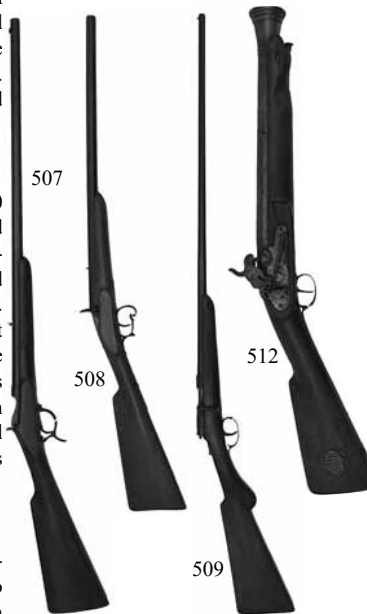

503 - L4A1 MAGAZINE

30 shot 308 magazine to suit the L4/L1A1/2 firearms, near all black enamel finish. ExC

504 - SCORPION MAGAZINES

Two 20 shot .32 acp magazines and leather pouch for the VZ61 machine pistol. ExC