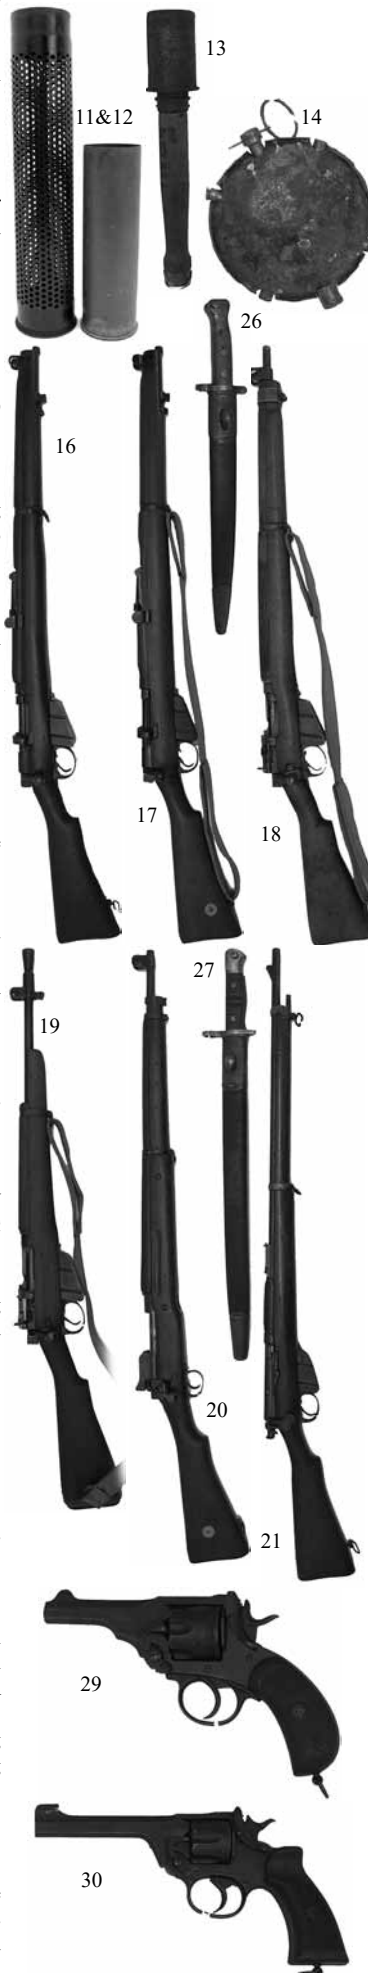

12 - HOWITZER ARTILLERY SHELL

Inert brass Howitzer shell marked CARTRIDGE MI HOW M2A1. M2A2 M49 MIB AND M137 DUAL GRAN etc. GC

13 - GERMAN M17 GRENADE

Inert WWI German M1917 stick grenade. Some rust staining through the original green paint, missing the base cap and fuse. FC NLR

14 - WWI DISCUS GRENADE

Inert seldom seen German M1915 discus hand grenade. Corrosion to the outside possibly been dug up. FC NLR

15 - BRITISH MILLS GRENADE

Inert No36 grenade complete with pin and latch. Has 4 holes drilled in the side. VGC NLR

16 - WWI SMLE RIFLE

British Military Lee Enfield bolt action rifle. 25" .303 cal barrel with original sights and bayonet lug, the chamber with ordnance mark and FTR etc. The wrist is marked Crown/GR B.S.A Co 1915 SHT LE III bolt and gun are matching numbers. Metalwork with most thinning finish and some pitting to the sight protector. VGC woodwork with typical handling dings. Complete with oil bottle. VGWO&C ALR

17 - NO3 SMLE RIFLE

British Military Lee Enfield NOI MKIII* bolt action rifle. 25" .303 cal barrel with original sights and bayonet lug. The receiver marked FTR 1953 (fulton regulated). The wrist is marked Crown/GR ENFIELD 1928 SHT LE III*. Bolt and action are matching. Metalwork retains near all blued finish. VG-ExC original woodwork marked FR on butt and is complete with sling. ExWO&C ALR

CATALOGUE 52

18 - NO4 SMLE RIFLE

British/NZ Military WWII Lee Enfield rifle. 25" .303 cal barrel with original sights and bayonet lug. The receiver marked NO4 MKI* LONG BRANCH 1942. Metalwork with most finish to dull grey. VGC NZ marked woodwork complete with sling. VGWO&C ALR

19 - JUNGLE CARBINE

WWII period NO5 SMLE carbine. 20.5" .303 cal barrel with flash hider, bayonet lug and original sights. The receiver is marked NO5 MKI ROF (F) with 7/45 date. Metalwork with most overall thinning black finish. VGC woodwork complete with sling. VGWO&C ALR

20 - P14 RIFLE

British WWI Enfield bolt action rifle. 27" .303 cal barrel with original iron sights and bayonet lug. The chamber marked ERA (Eddystone/Remington) and the action British ordnance marked. Metalwork with most overall blue. GC woodwork with handling dings. Complete with swivels, lobbing sight and brass disc. G-VGWO&C ALR

21 - LONG TOM RIFLE

British/NZ Military Lee Enfield NO1* Bolt Action rifle. 30" .303 cal barrel with original sights and bayonet lug. The chamber with sold out of service mark etc. The wrist marked Crown/VR B.S.A Co 1901 LE I*. Metalwork with dark to grey patina. GC woodwork with NZ marked butt plate, complete with swivels. GWO&C ALR

22 - SMLE SLINGS

Three Lee Enfield webbing slings. Kahki, olive green and white wash finishes. GC

23 - SMLE SLINGS

Similar to above. VGC

24 - SMLE ACTION COVERS

2x WWII Kahki canvas action covers for the SMLE rifle marked 5-1942. VGC

25 - SMLE BANDOLIER

British 90R MKII Cavalry leather bandolier with 5 cells in the front and 4 in the back. Marked OWEN & CO LONDON 1915. Has some red felt tip pen marks on most of the cells which, most likely, could be removed. VGC

26 - PATTERN 1888 BAYONET

2ND Type MKI bayonet. 31cm bright blade with WD and ordnance marks with 8 '96 date. GC twin rivet grips with oil hole. Complete with leather and steel scabbard. VGC

27 - P14 BAYONET

British WWI Enfield P14 bayonet. 43cm blade blued at the base and marked 1913 5 17 REMINGTON as well as ordnance marks. GC wooden grips with twin horizontal lines. Complete with leather and steel scabbard. VGC

28 - 07 BAYONET

WWII Australian SMLE pattern 1907 bayonet. 43cm blued blade with broad arrow OA and 1943 date. VGC wooden grips. No scabbard. VGC

29 - WEBLEY MARK V PISTOL

British Military WWI period double action revolver. 4" .455 cal barrel with ordnance and marked "V" on the bridge. Patent mark on the frame. Most overall blue. VGC birds head grips with langard ring. VGWO&C B/CLR

30 - ENFIELD NO2 MKI REVOLVER

British Military double action revolver. 5" .38 S&W cal barrel with caliber and broad arrow marks. The frame is marked ENFIELD NO2 MK1 1936 and R.A.F. Metalwork has most overall parkerised finish with some light scratching. VGC original grooved wooden grips with lanyard ring. VGWO&C B/CLR

Lots can also be viewed prior to the auction at our retail premises located at SAI Guns & Ammo - 553 Great South Road Penrose. Auckland

Photographs not necessarily to scale