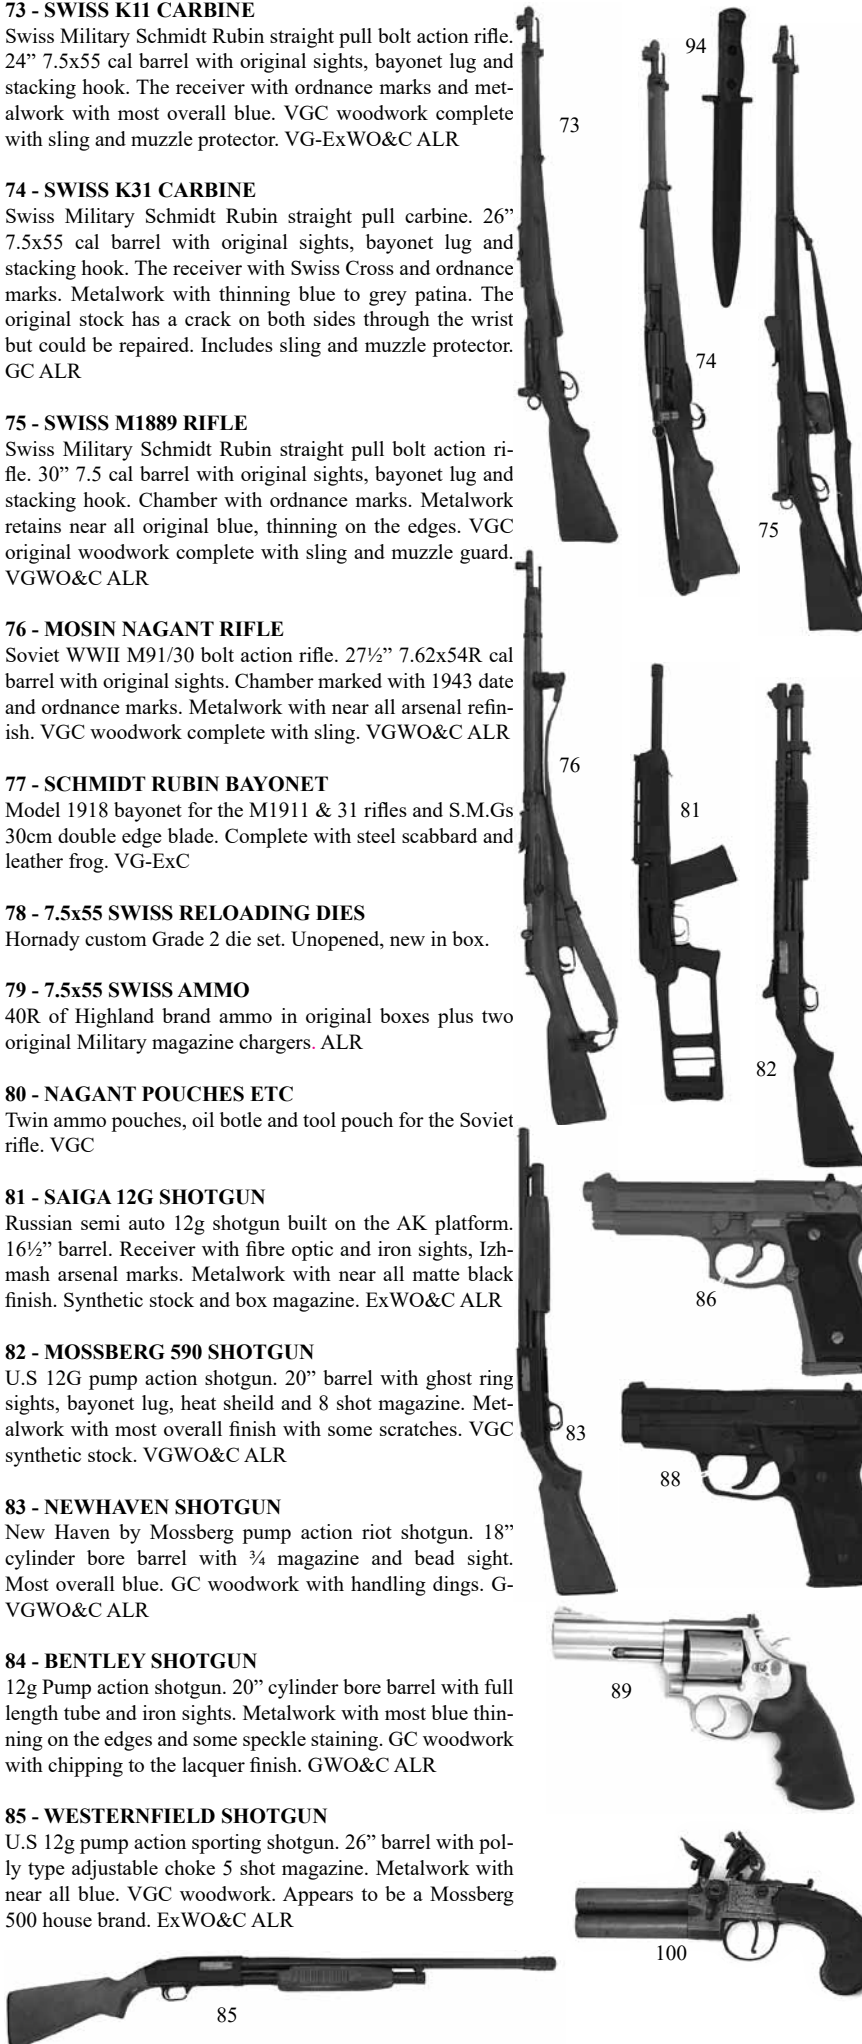

99 - TWO GUN AND AMMUNITION BOOKS

The Illustrated Encyclopedia of Firearms and Ammunition. Both hard cover, large format by Hogg. FC

100 - SHAW TAP ACTION PISTOL

Antique, circa mid 18th century, boxlock double barrel tap action Flintlock pistol. 3" approx 54 bore/44 cal brass barrels and action with early London proofs. The action has rotating tap with silver back plate and floral design. Also with basic engraving and marked with makers name SHAW. VGC slab sided walnut one piece grip. VGWO&C NLR