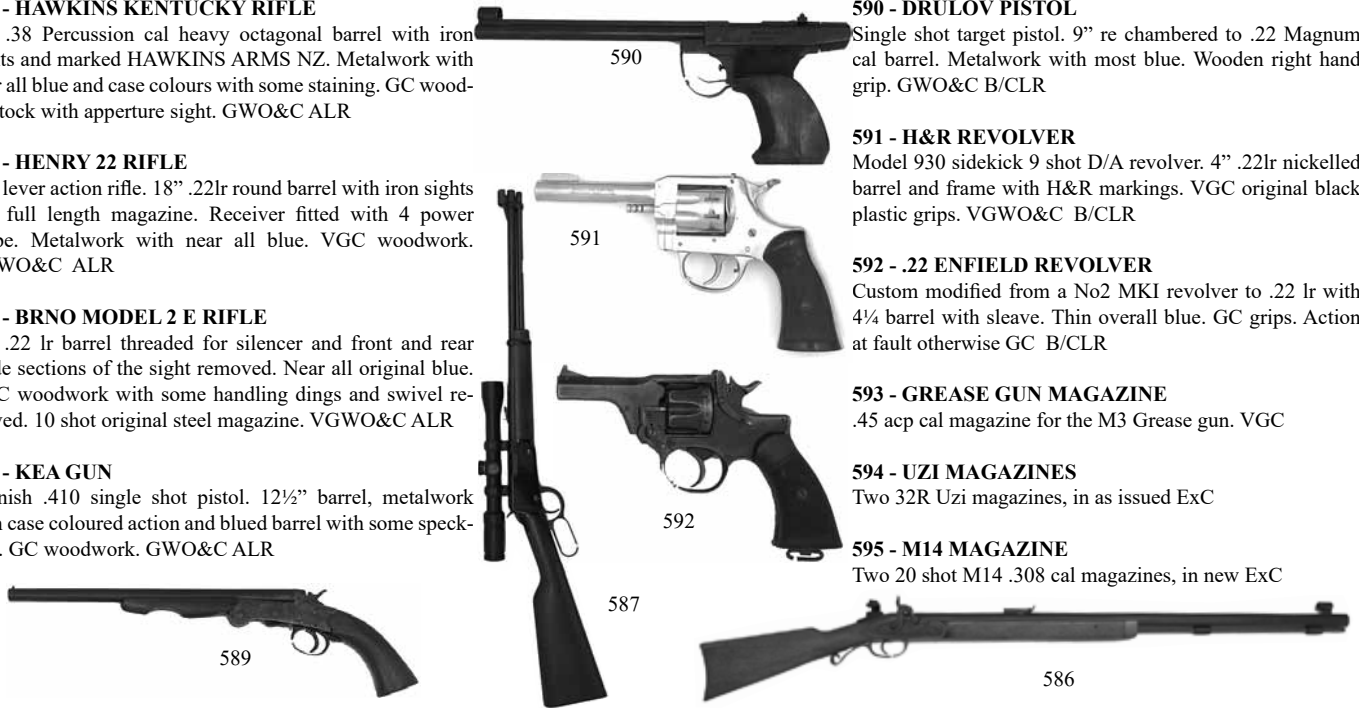

587 - HENRY 22 RIFLE

U.S lever action rifle. 18" .22lr round barrel with iron sights and full length magazine. Receiver fitted with 4 power scope. Metalwork with near all blue. VGC woodwork. VGWO&C ALR

588 - BRNO MODEL 2 E RIFLE

24" .22 lr barrel threaded for silencer and front and rear blade sections of the sight removed. Near all original blue. VGC woodwork with some handling dings and swivel removed. 10 shot original steel magazine. VGWO&C ALR

589 - KEA GUN

Spanish .410 single shot pistol. 12½" barrel, metalwork with case coloured action and blued barrel with some speckling. GC woodwork. GWO&C ALR

590 - DRULOV PISTOL

Single shot target pistol. 9" re chambered to .22 Magnum cal barrel. Metalwork with most blue. Wooden right hand grip. GWO&C B/CLR

591 - H&R REVOLVER

Model 930 sidekick 9 shot D/A revolver. 4" .22lr nickelled barrel and frame with H&R markings. VGC original black plastic grips. VGWO&C B/CLR

592 - .22 ENFIELD REVOLVER

Custom modified from a No2 MKI revolver to .22 lr with 4¼ barrel with sleeve. Thin overall blue. GC grips. Action at fault otherwise GC B/CLR

593 - GREASE GUN MAGAZINE

.45 acp cal magazine for the M3 Grease gun. VGC

594 - UZI MAGAZINES

Two 32R Uzi magazines, in as issued ExC

595 - M14 MAGAZINE

Two 20 shot M14 .308 cal magazines, in new ExC

NOTES

We will have an arms officer in attendance for your convenience to arrange permits.

* Pistol Club shooters – If you wish to uplift a pistol on your B license at the auction you will have to bring with you a “pink” form from your pistol club secretary. Otherwise you can arrange to pick up the pistol at a later date.

We will have EFTPOS for your convenience. Note there is often a bank limit on eftpos of $2000. We accept Visa and Mastercard – 3% surcharge will apply for credit cards. Sorry we do not accept American Express.

Please bring gun bags and/or lock boxes for transport of firearms from the venue.

POSTAL BIDDERS

We guarantee to get your lots at the lowest possible price having regard to the next highest postal bid, bidding of the floor and any reserves. Send your bids early, if two bids are the same the first bid we receive takes preference. Fax or post your bids on the postal bidding form included with the catalogue to the number or address below. Payment must be made on receipt of invoice. Do not wait until you get your permits as delay hold up payments to our vendors. Sorry we can not courier to post boxes, our courier requires a physical address. International bidders please contact us for an estimate on freight and other charges.

BUYERS PREMIUM

12% Buyers premium on the hammer price applies plus G.S.T on the premium only

POSTAL REQUIREMENT OF 1993 ARMS ACT

All firearms and ammunition (excluding antique) require a mail order form from a police officer validating your license. This form is forwarded on your behalf to us from your local Arms Officer / Police station. Pistols, restricted weapons & military style semi automatics require a permit to procure before delivery

EXPORT – We can export to most countries. Firearms including antique have to be exported via air freight. We have a freight forwarder who can organise this for you. An export license will need to be obtained. We charge a $80 fee for our time in organising the export and packaging, The freight forwarder will charge you for the NZ export license and the freight for the firearm(s). This is usually charged forward and you will pay this on receiving your goods. The export process can take around 4-8 weeks. For an estimate of the export license and freight charges please contact us. NZ G.S.T (VAT/sales tax) is only on the commission / buyers premium portion of the items, because this service occurs in New Zealand this must be charged on exports. Items that are not firearms can be sent via NZ postal service and will be charged at that rate plus packaging. Some items with historical significance to New Zealand may not be able to be exported.