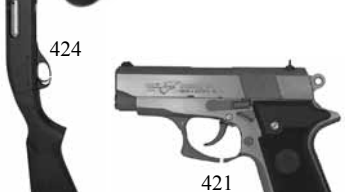

423 - REMINGTON 870 EXPRESS SHOTGUN

U.S Pump action 12g shotgun. 21" 3" Chamber ventilated rib barrel with interchangeable choke system (half/modified choke fitted). The action marked 870 EXPRESS MAGNUM. Metalwork has matte parkerised type finish with some slight staining. ExC woodwork and appears to be in unused ExWO&C ALR

424 - POLICE REMINGTON 870 SHOTGUN

U.S 12g Wingmaster 870 shotgun. 18" Cylinder bore barrel with 2 3/4" chamber. The action is marked REMINGTON WINGMASTER MODEL 870 and a separate stamp C.H.B, this is a overstamping of C.H.P (California Highway Patrol) done when they sold the shotguns. Metalwork with grey parkerised finish. VGC woodwork. VGWO&C ALR

425 - FLINTLOCK CARBINE

Antique Flintlock carbine/blunderbuss. 9 1/2" 12 Bore barrel and just 59cm overall length. Metalwork with pin pricked dark patina and without makers marks. Brass early style acorn finial and GC woodwork. GC NLR

426 - FLINTLOCK PISTOL

Large Middle Eastern Flintlock holster pistol. 9" .69 cal Barrel. Step tail lockplate with circular makers mark. Metalwork with dark patina. Full wood stock with brass furniture. Action is strong. VGWO&C NLR

427 - PERCUSSION DUELLING PISTOLS

A fine and high quality pair of Belgian mid 19th Century percussion target/duelling pistols. 10 1/4" 54 Bore/11mm cal octagonal barrels with dovetail foresights and height adjustable rear sights. One of the guns is numbered 1 and with Liege proof mark and what appears to be a small makers mark. The barrels retain nearly all their original bright blue finish. The breech sections are finished in the white and engraved with foliate designs. The hammers, lock plates, triggerguards, finials and butts are all finished in the white and are also richly engraved with foliate designs. The triggers are also adjustable. ExC and ornately relief carved with floral motif walnut 1/2 stocks. Contained in their original mahogany case with original purple velvet lining which have faded to a purple grey colour. The casing partitions are in the French style and includes an array of original accessories including flask, mallet and rod, nipple key and turn screw, dipper etc. Although not makers marked these pistols are of a very high quality and most likely for retail in one of Europe's finest stores. A fine set for the discerning collector. ExWO&C NLR Est. $13000 - $16,000

428 - PERCUSSION OVERCOAT PISTOL

Antique, circa 1830, percussion pistol by J Probin. 5 3/4" Octagonal barrel marked J PROBIN. The barrel and action are finished in the white and with borderline engraving. VGC 3/4 walnut stock with ornate silver plated furniture with pineapple finials and borderline engraved lock backplate and butt trap. The grip is finely chequered and has brass escutcheon marked 1 (once a pair of guns). Complete with ramrod. VGWO&C NLR

429 - DOUBLE PERCUSSION PISTOL

English boxlock double barrel travelling pistol by W Pritchard Birmingham, circa 1835-65. 4" Octagonal barrels with captive rammer and marked PRITCHARD 43 New St BIRMINGHAM and the underside with Birmingham proofs on each barrel. The action is engraved and metalwork with some minor pinpricking to the barrel and dark original patina. Finely chequered one piece grip with silver escutcheon. VGWO&C NLR

430 - PENNELLS PATENT REVOLVER