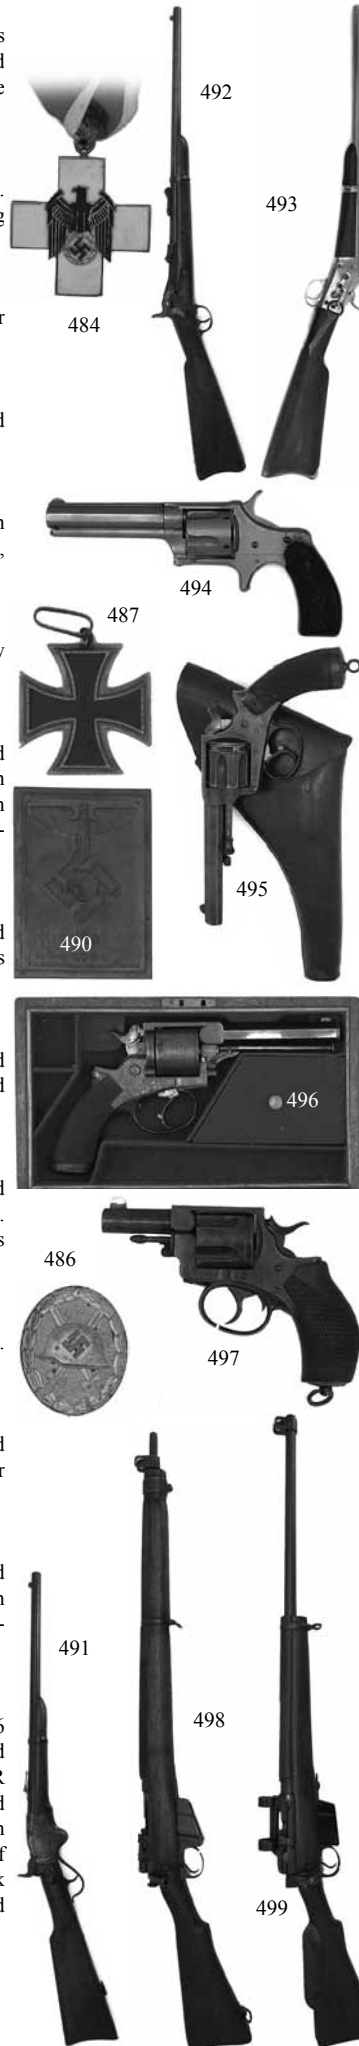

485 - GLIDER PILOT AWARD

Nazi German Late War Award. Back of the eagle marked A and round pin. Some wear to the surface, measures 54x54mm. GC

486 - GOLD WOUND BADGE

Early Tombac variant of a Nazi German Gold Wound Badge. Back marked 127 and with round pin. Near all gold finish. ExC

487 - IRON CROSS

WWII Iron Cross second class that has been converted for a neck award. With layer eyelet and suspension ring. These have been known to be done in the field, measures 43x43mm. VGC

488 - CHOLM ARM SHEILD

WWII German battle shield on dark green paper backing. Black finish with CHOLM 1942 etc. VGC

489 - KUBAN ARM SHIELD

WWII German battle shield, dark gold colour. Marked KUBAN 1943 etc on green background with beige paper backing. ExC

490 - RAD DOOR PLAQUE

Unusual Nazi German brass plaque that would be located on a RAD (*Labour Army*). Pressed with hollow back with RAD eagle and Swastika and the word Arbeitadelt, measures 114x84mm. VGC

491 - SPENCER CARBINE

U.S Civil War Model 1860 Spencer Carbine. 22" .56-56 Spencer cal barrel. Original sights with the rear graduated to 800 yards. The top of the chamber is marked SPENCER REPEATING RIFLE CO etc. The serial number is located next to the hammer with straight nose. Serial number is in the 50400 range (*U.S Army serial range*). Left hand side of the stock and action with saddle bar and ring. Metalwork has dark overall patina. GC woodwork with rear swivel and magazine tube. VGWO&C ALR

492 - TRAPDOOR CARBINE

U.S model 1873 Trapdoor Springfield Carbine. 22" Round 45-70 cal barrel with correct sights graduated to 1200 yards and with eagle head V/P proofs. The loading gate is marked U.S MODEL 1873 and the rear with serial number in the 182 thousand range. The lockplate is marked with eagle plus U.S SPRINGFIELD. Metalwork has plum colour to the barrel and blue to the lock plate. GC woodwork with trap to the butt and cleaning rod compartment. G-VGWO&C ALR

493 - REMINGTON CARBINE

Scarce antique U.S Remington rolling block Light Baby Carbine, circa 1892-1902. 20" Round .44-40 cal barrel with correct sights. Left hand side of the receiver with ring bar and saddle ring. Top tang is marked REMINGTON & SON Illion etc. Metalwork retains nearly all nickel plated finish. VGC straight cut wooden stock with some handling dings and plated single band and butt plate. There were only a few thousand of these made. VGWO&C ALR

494 - REMINGTON SMOOT REVOLVER

U.S Remington New line NO3 single action revolver, circa 1875-1888. 3 3/4" Octagonal barrel in .38CF cal. Top marked E REMINGTON & SONS, ILION. NY.PAT.W.S.SMOOT OCT21, 1873. Metalwork retains nearly all its original nickel plated finish with slight wear around the front of the chambers and above the original hard rubber grips. ExWO&C CLR

495 - NZ TRANTER REVOLVER

NZ Military Maori War period Tranter, 1878 Army model double action revolver. 6" .450 cal Octagonal barrel marked with Birmingham proofs and 450 and the 6 shot cylinder is also proved inside the flutes. Right hand side of the frame is marked TRANTERS PATENT, serial number and proof mark. The left hand side has a N80Z procurement mark. Metalwork retains most original blue to the frame and thinning to dark patina on the barrel. ExC one piece grip with lanyard ring with Military acceptance mark which is also located on the grip strap. Complete with original WD and makers marked leather holster. ExWO&C B/CLR

496 - CASED TRANTER REVOLVER

A circa 1870's, English Tranter double action cartridge revolver. 5" Octagonal .450 cal barrel marked with retailers name E.M REILLY & CO. OXFORD ST. LONDON and also marked with caliber and Birmingham proof marks. The frame is marked Tranters patent as is the swinging type ejector for the 6 shot cylinder which is also proved. The action is borderline engraved and the screws with sunbursts. Metalwork has most bright blue on the barrels and thinning finish on the frame. The trigger guard and hammer has some staining. ExC one piece chequered walnut grip. Contained in its original red baize lined oak case with Reilly trade label. VG-ExWO&C CLR

497 - WEBLEY RIC REVOLVER

British Antique double action revolver. 2 1/2" Barrel marked .455 on the flat and Webley patent and logo on the frame. Metalwork with dark original patina. GC original grips with lanyard ring. GWO&C CLR

498 - LEE ENFIELD NO.4 RIFLE