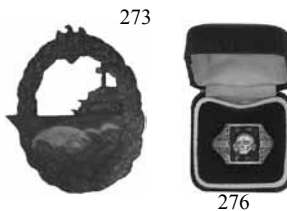

Nazi German Minesweeper/Sub Chaser Naval award. Slightly concave back with flat bottle pin and scratch with recipients name KLIEN 211542. Most gilt to the wreath and silver finish to the explosion. VGC

275 - OTTO KUMM PORTRAIT

A rare signed and numbered limited edition Artist proof of famous WWII Brigadeführer & General Major of the Waffen SS. Otto Kumm 1909-2004 was a very heavily decorated soldier, winner of the Knights Cross with oak leaves & swords as well as the German Cross & Infantry assault badge in silver. This proof is numbered #45 and is signed & dated by the artist Michael Wooten 1993. It is also signed by Otto Kumm. Measures 52x42cm framed under glass. ExC

276 - SS RING

Nazi German SS Totenkopf 'Deaths head' ring. Black enamel with silver skull and SS motto Meine Ehre heist Treue. The inside marked D.R.G.M and SS runes in diamond. Contained in its black ring box with runes in silver in circle and red velvet and white silk lining. VGC

277 - SS COLLAR TABS

A very rare pair of Nazi German SS Totenkopf collar tabs, circa 1940. Horizontal mirrored type with skull on both tabs. These were only issued for a short period of time. This item shows nice age and are in ExC.

278 - SS ARM BAND

Nazi German wool SS arm band. Red wool band with black edging and Swastika on white back ground. The black and white sections are made from grosgrain material. There is a couple of small pin prick holes otherwise ExC.