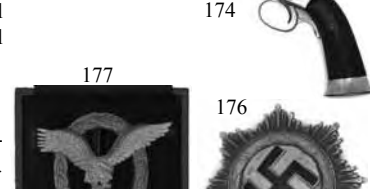

**182 - CASED ENGRAVED S/ACTION COLT**

A magnificent engraved Colt model 1873 single action revolver, 7 1/2" 32.20 cal barrel with Colt Hartford address. Left hand side of the frame is marked with patent info and Colt rampant horse. All serial numbers are matching and date to 1902. The revolver is plated overall and with fire blue screw heads, hammer and trigger. The fine relief engraving features foliage and flower designs as well as a royal stag on the left hand side of the frame and a deer and hunter on the right hand side. The gun was engraved by Phil Vinnicombe of Melbourne Australia and believed to be an introductory piece for Colt Manufacturing Company and is marked with his initials on the frame and barrel as well as dated 1971 on the cylinder. The grips are ExC Mammoth Ivory and finely chequered. Contained in its red baize lined mahogany case with recessed brass handle and containing 32.20 rounds, pewter oil bottle, ebony tipped screw drivers and cleaning rod. The quality of engraving of this revolver is of world class quality and a unique opportunity for the Colt collector. ExWO&C B/CLR Estimate \$22,000 - \$25,000