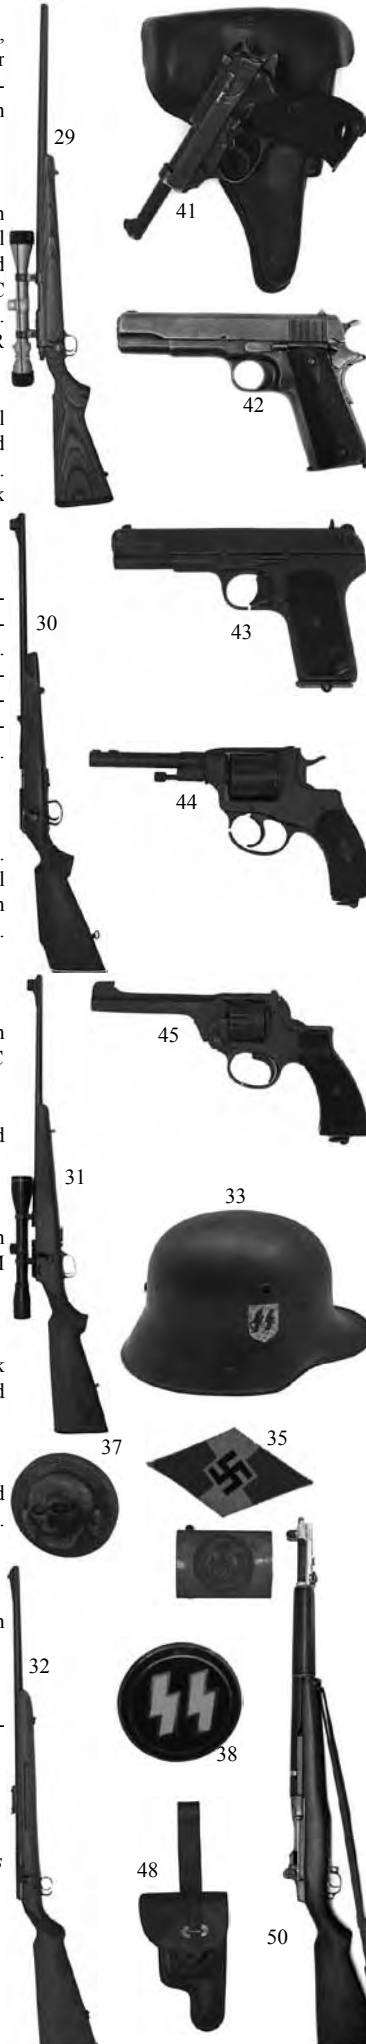

33 - GERMAN SS HELMET

WWII Nazi German SS-VT transitional M1916 helmet. Grey paint finish with approx 80% finish to the rune decal and 70% to the party decal. Stamped ET 58. The liner with metal band and internal chin strap lugs but without strap. VGC

34 - RUSSIAN HELMET

WWII Soviet SSH40 steel helmet with three pad type cloth liner and chin strap, 70% finish remaining to the star. VGC

35 - HJ BUCKLE & DIAMOND

Nazi German Hitler Youth early SA type brass buckle and cloth diamond. VGC

36 - SS CUFF TITLE

Cuff titles for the SS Military Police Unit. Black cotton with silver thread marked SS Feldgendarmarie and with RZM tag. VGC

37 - SS BUTTON

Nazi SS Totenkopf skull tunic or cap button. The back marked RZM M5/8. The front with pebble background and raised deaths head. VGC

38 - SS PARTY BADGE

Small round SS badge black enamel with white runes and silver rings. The obverse marked RZM M 1/4 GES GESCH. Some green deterioration to the back. VGC

39 - IRON CROSS

Nazi German 1939 screw back 1st Class Iron Cross. The pin back marked L/21. Measures approx 44x44mm. VGC

40 - IRON CROSS BAR

Nazi German 1939 bar to the 2nd Class Iron Cross and ribbon. VGC

Estimates: Although we do not print most estimated prices we will be happy to provide them for you. Please contact Greg on +64 9 579-3771

41 - WALTHER HP PISTOL

A scarce and very desirable German commercial Walther model HP 'Armee' semi auto pistol circa early 1940's, 4 3/4" 9mm cal barrel. The slide with correct foresight. The slide marked with Walther banner logo, Zella Mehlis address and marked Mod HP. The right hand side is marked with the Nazi commercial proof mark as is the barrel and frame. The serial number i without prefix signifying it is a German commercial sale not an export contract (possibly a German soldiers private purchase handgun). All external numbers are matching. Metalwork retains near all bright commercial blue with slight scratching to the slide and holster wear to the front edges. ExC original black chequered grips. The magazine is a wartime P38 marked replacement. Includes its correct, excellent condition brown leather hard shell holster marked A KIND HUNSTIG 1940. Hard to find a better example. ExWO&C B/CLR

42 - COLT 1911 PISTOL

US WWI period circa 1918 manufacture model 1911 semi automatic pistol, 5" .45acp cal barrel. Slide with original sights, the foresight has been filed down. The left hand side is marked with Colt rampant horse logo and patent information etc. Right hand side is marked MODEL OF 1911 US ARMY. The frame is also marked UNITED STATES PROPERTY on the left hand side. Metalwork has dark grey patina with thin traces of blue and scattered pin prick marks. The chequered diamond pattern grips are worn but original. The magazine is a later issue (not modern) Colt 45 AUTO marked magazine. GWO&C B/CLR

43 - TOKAREV PISTOL

WWII period Soviet TT33 semi auto pistol, 4.5" 7.62 cal barrel. Slide with original sights and is marked with Izhevsk arsenal mark and 1945 date, these are also on the frame. Metalwork with most original blue thinning on the edges. ExC original bakelite grips. Includes its original matching number magazine. VGWO&C B/CLR

44 - NAGANT REVOLVER

Russian M1895 gas seal Nagant 7.62x38 cal revolver, 4 1/2" barrel missing the foresight. Left hand side of the receiver is marked with Tula arsenal mark and 1916 date. Metalwork has near all arsenal refinish. VGWO&C CLR

45 - ENFIELD REVOLVER

WWII period British Military Enfield NO2 MKI* S&W cal barrel marked on top with cal broad arrow & 44. Right hand receiver is marked ?T*. Metalwork has most thinning finish. VGC bakelite grips with lanyard ring. VGWO&C CLR

46 - MODEL 1916 HOLSTER

WWII period dark brown leather hip holster for the 1911 pistol. Flap embossed with US in oval and the rear marked BRAUER 44. Stitching is in VGC and with blackened brass hanger. One of the rarer WWII manufactures. VG-ExC

47 - 1911A1 BARREL

Replacement post war barrel for the Military 1911A1 .45acp cal pistol. VGC

48 - ARGENTINE 1911 HOLSTER

Leather original Military flap holster for the Argentine contract Colt M1927 or the Balista Molina pistol. Drop leg type with external magazine pouch. GC

49 - TOKAREV MAGAZINE