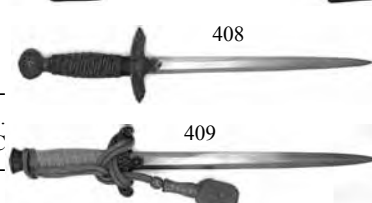

392 - 7.5 SWISS AMMO

150R of Fiochi brand 7.5mm ammo for the Swiss model 1882/29 revolver. In original packets. GC ALR

393 - 308 FMJ AMMO

160R of Swedish Norma 7.62 nato FMJ. In plastic battle pack. GC ALR

394 - TWO L4 BREN MAGAZINES

30R magazines to suit the British Military L4A2 Bren gun. Marked MAGAZINE 7.62mm3A. Most black finish. GC

395 - TWO SLR MAGAZINES

20R 7.62 cal magazines for the L1A1. Thinning overall finish. GC

396 - G3 WOODWORK

Wooden stock and forend with synthetic pistol grip for the H&K G3 rifle. GC

397 - G3 SCOPE AND MOUNT

German Military issue Hensoldt Z 24 telescopic sight with integral quick release claw mount for the Hechler and Koch G3 rifle. Includes original Military case. ExC

398 - G3 MAGAZINE

20 Shot magazine for the 7.62 cal German rifle. Some staining and loss of finish otherwise GC.

399 - SILENCED RUGER .22 PISTOL

US Ruger MK1 .22lr semi auto pistol. Custom 9 1/2" over barrel suppressor fitted with iron sights. Metalwork thinning on the edges and some scratches. GC original grips. Extremely quiet on both subsonic and high velocity ammo. G-VGWO&C B/CLR

400 - BROWNING BUCKMARK PISTOL

US made Browning .22lr semi auto pistol, 5 1/2" slab sided barrel threaded for silencer and with adjustable sights. Metalwork retains near all original blued finish. VGC original rubber grips. Includes box and extra magazine. VG-ExWO&C B/CLR

401 - HIGH STANDARD PISTOL

US Mitchell Arms High standard Trophy II .22lr semi auto pistol, 7 1/4" heavy fluted stainless steel barrel and action. Metalwork without scratches. Includes iron sights and scope mount. ExC chequered wood grips. ExWO&C B/CLR

402 - COLT MATCH TARGET .22 PISTOL

Circa 1965 Target version of the Woodsman .22lr semi auto pistol, 6" slab sided barrel with target sights. Metalwork retains near all original bright blue thinning on the edges and grip straps and with some light scratches. VGC original palm swell target grips. VGWO&C B/CLR

403 - COLT WOODSMAN MAGAZINE

Factory Colt magazine to suit the match target .22lr version of the woodsman ExC

404 - ARGENTINE MAUSER

Argentine contract model 1891 Mauser rifle, 30" 7.65x53 cal barrel with correct sights and bayonet lug. Chamber marked with crest and the side MAUSER MODELO ARGENTINO 1891 & LOEWE address. Metalwork has near all blue thinning on the magazine and edges. GC woodwork. VGWO&C ALR

405 - VZ 24 RIFLE

Czech Military Mauser bolt action short rifle, 24 1/2" 7.92 cal barrel marked with the Czech crest the side of the action marked Ceskoslovenska Zbrojovka BRNO. Metalwork with near all matte Military finish ExC woodwork with barely any marks. ExWO&C ALR

406 - VZ 33 CARBINE

Czech Military Mauser carbine, 20" 7.92mm cal barrel. Chamber with Czech crest. The side marked ZBROJOVKA AKC. SPOL.V BRNE VZ33. Metalwork with near all blue and excellent woodwork. ExWO&C ALR

407 - SWEDISH MAUSER RIFLE

Swedish Military model 96 Mauser bolt action rifle, 30" 6.5x55 cal barrel with dial adjustable rear sight (*similar to M55*). The chamber is marked Carl Gustafs etc 1902. Metalwork with near all blue and excellent woodwork. VGWO&C ALR

408 - SECOND PATTERN LUFTWAFFE DAGGER

WWII Nazi German 1937 model second pattern Airforce/Luftwaffe dagger, 25 1/2 cm blade marked on the back with WKC (*Wegsberg, Kirschbaum and Co.*) SOLINGEN with Knights head logo. The blade is in ExC without marks and correctly unsharpend. The crossguard with Eagle and Swastika on the front and pebbled design on the back and Oak leaves on the top. ExC orange celluloid grip with springy wire wrap. Pommel with pebbled background. Oak leaves and Swastika. Scabbard with pebbled pannels at the base. A fine example and hard to find better. ExC

409 - ARMY OFFICERS DAGGER

WWII Nazi German Army Officers dagger, 25 1/2 cm blade with twin flat sections on both sides and without makers mark and in ExC. The crossguard with Army Eagle and Swastika to the front and plain on the back. White celluloid handle with Oak leaf decorated pommel and some loss of finish to the top. Complete with silver Portepee. VGC scabbard with pebbled panels on both sides and Oak leaf hanger bands. Slight bubbling to the plate on the sides. Complete with green and silver fabric correct hanger, the metal sections with Oak leaves. Showing wear to the back and marked D.R.G.M. ExC

410 - MINATURE ARMY DAGGER