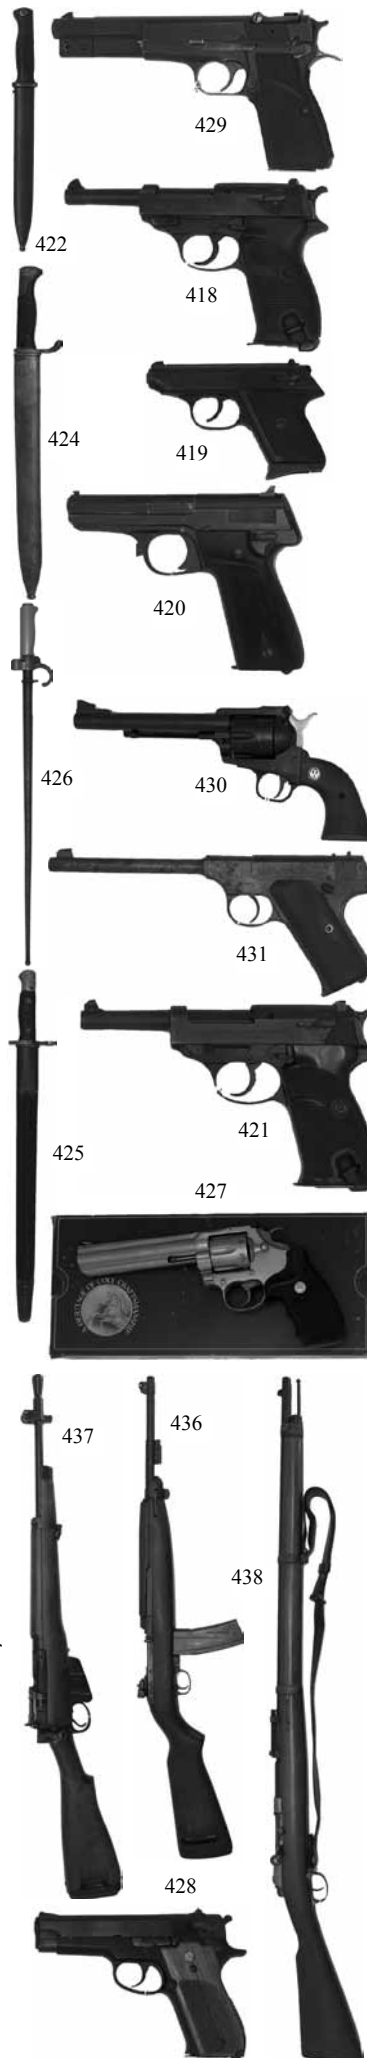

423 - K98 BAYONET

3rd model with grooved Bakelite handle. 9 3/4" blued knife blade and includes steel scabbard. VGC

424 - M1898/05 BAYONET

German Gewehr bayonet. 14 1/4" blade without saw back and marked HENKELS WERKE. Grooved wooden grip and steel scabbard. GC

425 - M1917 SWORD BAYONET

To fit the M17 Enfield rifle. 16 1/2" blade with flying bomb and US marks, the other side 1917 REMINGTON. Two grooved wooden handles and cleaning hole in pommel. Includes original scabbard. VGC

426 - LEBEL BAYONET

For the French model 1886 Lebel rifle. 20 1/2" Cruciform blade and hooked quilion and button catch with steel handle and scabbard. VGC

427 - KING COBRA REVOLVER

Colt double action 357 cal revolver. 6" full under lug barrel marked KING COBRA cal and Colt address. Original adjustable sights. Stainless steel metalwork with a couple of minor scratches. ExC original Pachmayr rubber grips with Colt logo. Includes its original 1980's maroon cardboard box and instructions. ExWO&C B/CLR

428 - S&W 9MM PISTOL

US Smith & Wesson model 39.2 9mm cal semi auto pistol. 4" barrel with original adjustable sights. The slide marked S&W etc and frame with model designation. Metalwork has near all original finish on the steel slide and alloy frame. Some deterioration of the logo on the original chequered wood grips otherwise ExWO&C B/CLR

429 - BROWNING HI POWER PISTOL

A Belgian FN made Hi Power GP competition model pistol. 6" 9mm barrel with front counterweight. The rear sight is correct adjustable detent type. The side marked FN etc and Browning US address. This model also features an improved barrel bushing and decreased trigger pull. Metalwork has near all original finish, thinning on the beaver tail and edges. Original rubber Pachmayer wrap around grips. Includes original Browning marked plastic box & two spare 13R magazines and cleaning rod. G-VGWO&C B/CLR

430 - RUGER BLACKHAWK REVOLVER

A US Ruger single action revolver. 6 1/4" .357 cal barrel and cylinder but also includes a 9mm cal cylinder to shoot both calibers. Metalwork has near all original blue finish. ExC original wooden grips, complete with original cardboard box. VG-ExWO&C B/CLR

431 - COLT WOODSMAN PISTOL

A circa 1920 Colt .22rf semi automatic pistol. 6 1/2" barrel with correct sights and Colt address. Slide marked with Colt logo. Metalwork with dark patina and pitting. GC worn original grips and Colt marked original magazine. Ideal for restoration or full supression project. Missing firing pin. FC B/CLR

432 - US SHOULDER HOLSTER

The same pattern as the M7 WWII 1911A1 leather shoulder holster. Tan leather marked US & BOLAN Leather INC. GC

433 - RNZAF HOLSTER

RNZAF marked leather pilots shoulder holster for Hi Power pistol. GC

434 - HI POWER HOLSTER

British Military pattern 58 green webbing flap holster for the 9mm Browning. GC

435 - HI POWER MAGAZINES & GRIPS

Pair of original plastic grips and two magazines for the Browning 9mm Pistol. VGC

436 - M2 CARBINE

A US Military M2 automatic .30 carbine. 18" barrel with original bayonet lug, sights and dated 44. The chamber is marked US CARBINE CAL 30 M2 (overstamped) and has the selector lever. The rear marked INLAND and fitted with original adjustable sight. Metalwork with most overall finish thinning on the receiver. GC original woodwork with some dings and includes sling oiler and 30R magazine. GWO&C CLR

437 - JUNGLE CARBINE

A British Military No 5 MKI bolt action carbine. 20 1/2" .303 cal barrel with bayonet lug and flash hider. The receiver marked and dated 11/46. Metalwork with near all finish. ExC original woodwork and includes matching number magazine. VG-ExWO&C ALR

438 - MAUSER 71/84 RIFLE

German Military bolt action rifle. 30 1/2" 11x60 cal barrel with original sights and bayonet lug. The top of the chamber is marked SPANDAU as well as German proofs. The receiver in the white is marked IG MOD 71/84. The trigger guard has slight traces of gold gilt (most likely a paraderifle at some point). VGC original woodwork with original sling. A seldom seen and important forerunner to the 98. VGWO&C ALR

439 - SCHMIDT RUBEN RIFLE