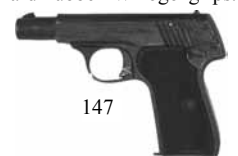

147 - WALTHER MODEL 7 PISTOL

A scaled down .25 cal version of the model 4 circa 1915-1918. 3" barrel and the left hand side of slide marked Selbstlade-Pistole 6.35 Walthers patent. The other side marked with early Blasii address. Metalwork with most overall dulling blue and some pitting in the grip, serrations on the left hand side. ExC original hard rubber W logo grips. GWO&C CLR