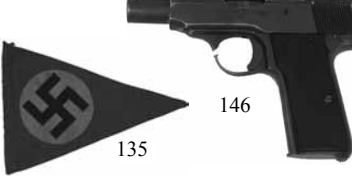

132 - LUFTWAFFE SWORD

A seldom offered for sale Nazi German early Luftwaffe Officers sword. 28 1/2" blade with inspection mark and makers name Sadeffer. The blade is in ExC with no dings and all plated finish. Original blue leather and wire wrapped grip with brass Swastika wheel. Complete with original blue leather bound scabbard, missing some plate otherwise ExC

133 - LUFTWAFFE CAP

Nazi German Air Force Officers visor cap. Blue grey felt with silver braid & eagle, the lining is in VGC but missing makers label. Makers stamp is on the inside of the band. VG-ExC

134 - LUFTWAFFE FLAG

Nazi German Air Force Lager flag. Ink blue and yellow with Luftwaffe eagle. The rope is stiched in at each end has been repaired at one end, 80x60cm. GC

135 - NAZI PENNANT

An original double sided triangle shaped pennant flag. Red with black Swastika in circle, 230mmx155mm, originals of these are hard to find. VG

136 - GERMAN DAGGER BOOK

The Daggers & Edged Weapons of Hitlers Germany by Atwood. Hard cover, 239 pages, medium format, B&W photos. An excellent reference book long out of print. VGC

137 - GERMAN DAGGER RECOGNITION BOOK

Reproduction Recognition by F. Stephens. Hard cover, 133 pages, B&W photos. An excellent out of print reference for identifying reproductions, fake daggers & knives from the third reich. GC